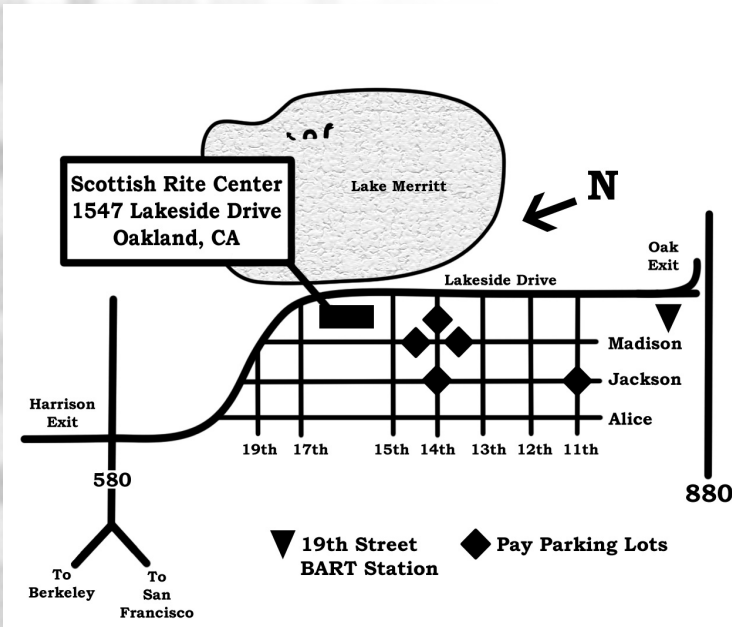

City/ State/ Zip Code : _____

Telephone Number : _____ E-mail : _____

Volunteer (please circle) :

YES

NO

Social 7:00PM ♦ Grand March 7:30 ♦ Midnight Buffet

Directions

From Highway 580

- Take the Harrison street exit, turn downhill
- Stay in the left lane and curve onto the Lakeside for two blocks
- Turn right onto Madison
- Park on the street or in the Scottish Rite Center parking lot (usually fills up early) or in one of the pay lots

From Highway 880

- Take Oak Street exit
- Stay on Oak as it becomes Lakeside
- Turn left onto 14th for pay parking lots, or stay on Lakeside for street parking

Special this year!

Applications that are received before February 1st will be entered into a free draw for a fabulous prize: the latest Tullochgorum CD. A fine keepsake of the 2012 Ball. Don't delay!